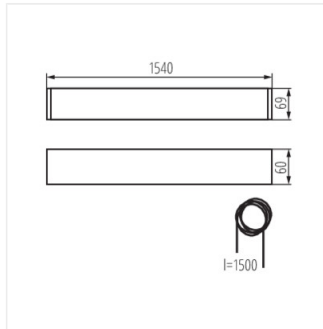

ALIN 4LED 1540mm

Langfeldleuchte T8/LED

ALIN 4LED 1X150