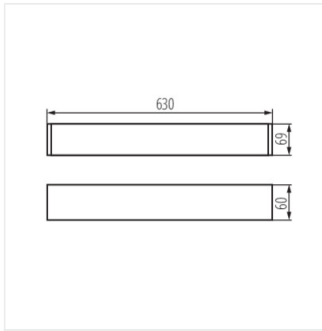

ALIN 4LED 630mm NT

Langfeldleuchte T8/LED

ALIN 4LED 1X60