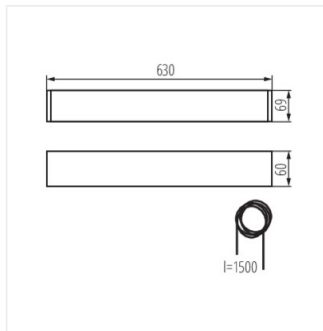

ALIN 4LED 630mm

Langfeldleuchte T8/LED

ALIN 4LED 1X60-B