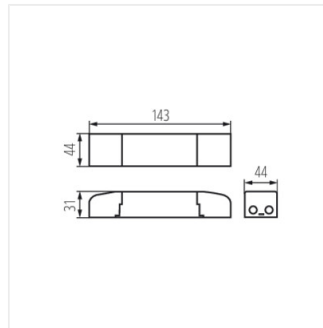

### Elektronischer Transformator LED

BRAVO DRIVER 28W

BRAVO DALI SET 45W

BRAVO DALI SET 36W

BRAVO DRIVER 36W

BRAVO DRIVER 40W

BRAVO DRIVER 50W

BRAVO DRIVER 28W