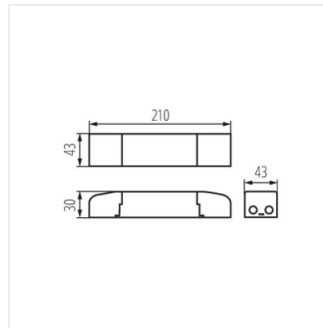

BRAVO DALI SET 36W