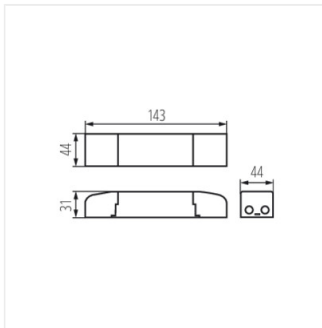

### Elektronischer Transformator LED

BRAVO DRIVER 28W

BRAVO DALI SET 45W

BRAVO DALI SET 36W

BRAVO DRIVER 36W

BRAVO DRIVER 40W

BRAVO DRIVER 50W

BRAVO DRIVER 28W