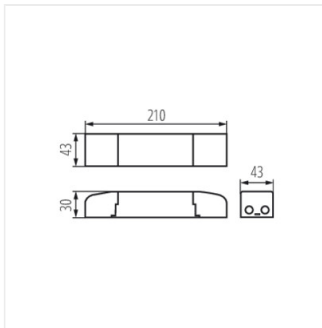

### Elektronischer Transformator LED

BRAVO DRIVER 28W

BRAVO DALI SET 45W

BRAVO DALI SET 36W

BRAVO DRIVER 36W

BRAVO DRIVER 40W

BRAVO DRIVER 50W

BRAVO DRIVER 28W