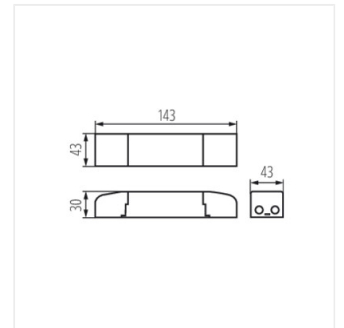

### Elektronischer Transformator LED

BRAVO DRIVER 28W

BRAVO DALI SET 45W

BRAVO DALI SET 36W

BRAVO DRIVER 36W

BRAVO DRIVER 40W

BRAVO DRIVER 50W

BRAVO DRIVER 28W