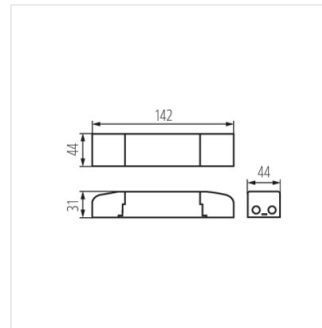

### Elektronischer Transformator LED

BRAVO DRIVER 28W

BRAVO DALI SET 45W

BRAVO DALI SET 36W

BRAVO DRIVER 36W

BRAVO DRIVER 40W

BRAVO DRIVER 50W

BRAVO DRIVER 28W