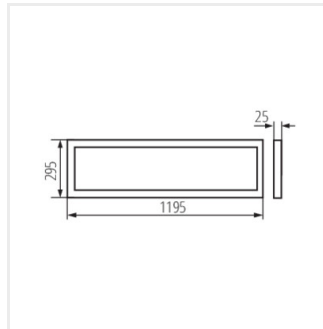

BAREV R 36W 12030 NW

		BAREV R 36W					
		ADTR-S-H 6060 W	ADTR-H 6060 W	ADTR-H 12030 W	CLIPS BLINGO RT	SPN BRAVO S/P 60-62	SPN BRAVO S/P 12030
ACCESSORIES	index	27617	29843	33390	29826	28504	28505
BAREV R 36W 6060 NW	31171	✓	✓		✓	✓	
BAREV R 36W 12030 NW	31172			✓	✓		✓