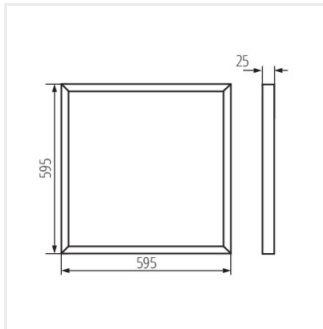

BAREV R

LED-Panel

BAREV R 36W 6060 NW