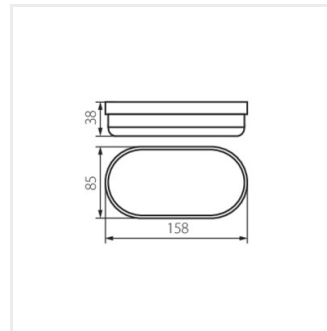

TOLU C LED 6W-NW-W