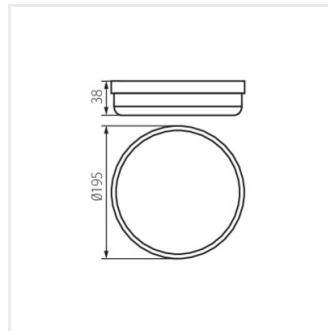

## Kellerleuchte

TOLU C LED 12W-NW-B

TOLU O LED 18W-NW-B

TOLU C LED 6W-NW-W

TOLU C LED 12W-NW-W

TOLU O LED 9W-NW-W

TOLU O LED 18W-NW-W

TOLU C LED 12W-NW-B