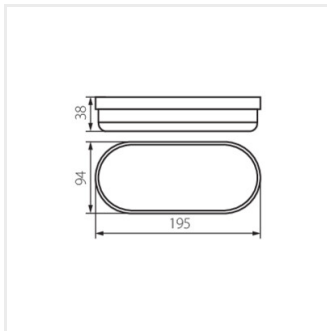

## Kellerleuchte

TOLU C LED 12W-NW-B

TOLU O LED 18W-NW-B

TOLU C LED 6W-NW-W

TOLU C LED 12W-NW-W

TOLU O LED 9W-NW-W

TOLU O LED 18W-NW-W

TOLU C LED 12W-NW-B