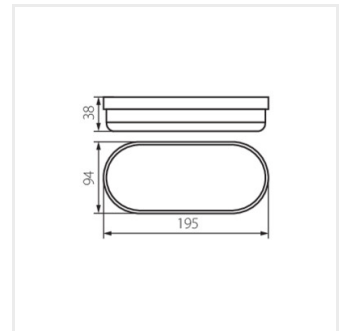

TOLU C LED 12W-NW-W