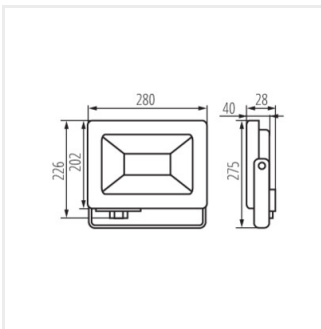

ANTEM LED 100W-NW B