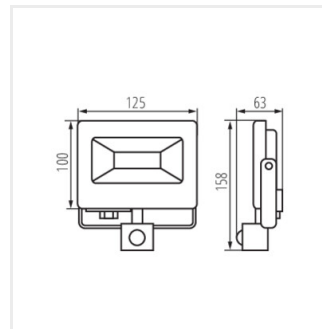

ANTEM LED 20W-NW-SE B