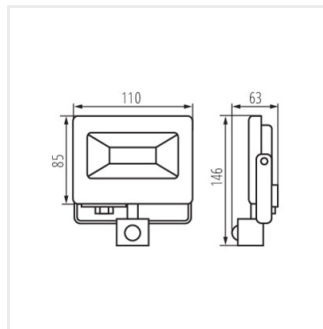

ANTEM LED 10W-NW-SE B