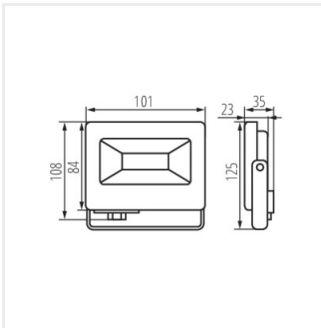

ANTEM LED 20W-NW-SE B

ANTEM LED 30W-NW-SE B

ANTEM LED

LED Außenstrahler

ANTEM LED 50W-NW-SE B

ANTEM LED 10W-NW B

ANTEM LED 20W-NW B

ANTEM LED 30W-NW B