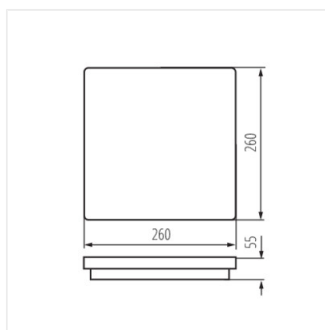

BENO LED

LED- Deckenleuchte

BENO 24W L