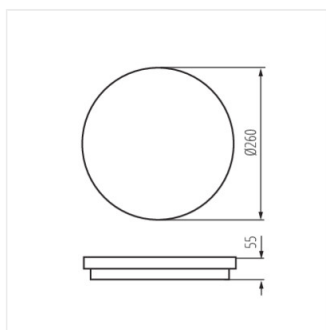

BENO LED

LED- Deckenleuchte

BENO 24W O