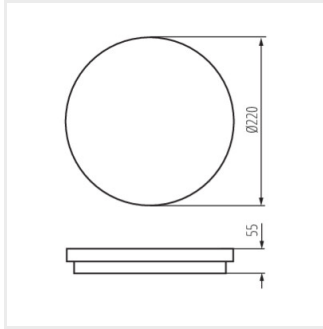

BENO LED

LED- Deckenleuchte

BENO 18W O