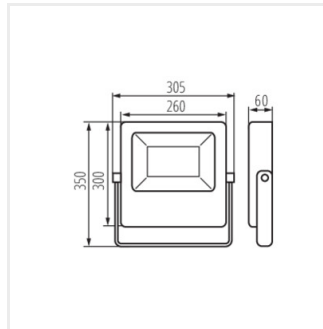

FL AGOR LED 150W NW