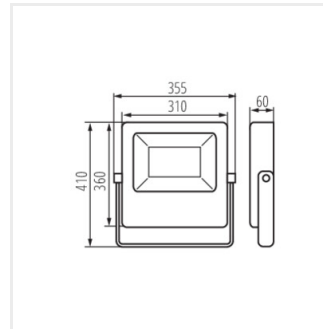

FL AGOR LED 200W NW