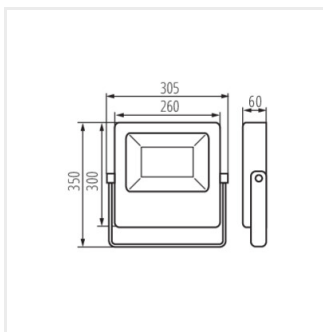

FL AGOR/A LED 150W NW