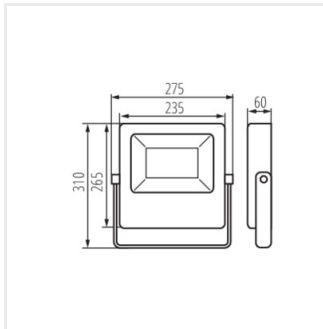

FL AGOR LED

LED Außenstrahler

FL AGOR LED 100W NW