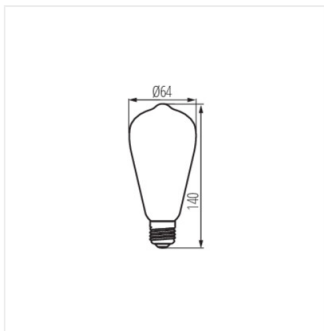

- Abdeckungsmaterial: Glas

XLED ST64 SW

LED-LEUCHTMITTEL

XLED ST64 5W-SW

XLED ST64 4W-SW

XLED ST64