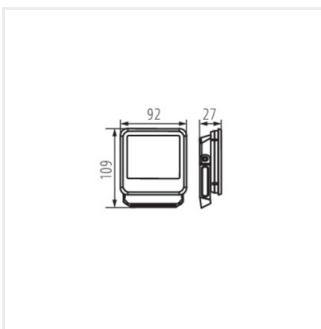

IQ-LED FL-10W-NW