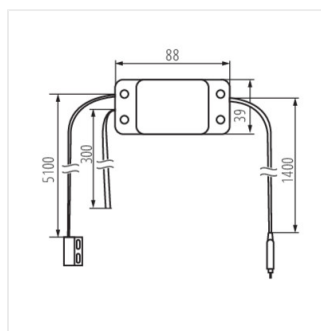

# KANLUX SMART

S SWITCH ON/OFF

S SWITCH SHUTTER

S SWITCH G DOOR

S SWITCH ON/OFF

S SWITCH SHUTTER

S SWITCH G DOOR