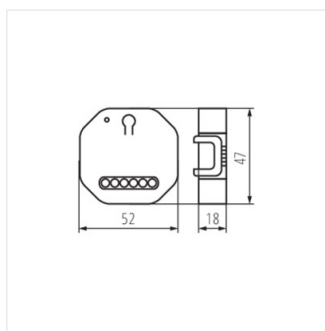

# KANLUX SMART

S SWITCH ON/OFF

S SWITCH SHUTTER

S SWITCH G DOOR

S SWITCH ON/OFF

S SWITCH SHUTTER

S SWITCH G DOOR