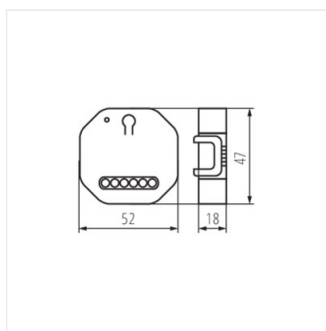

# KANLUX SMART

S SWITCH ON/OFF

S SWITCH SHUTTER

S SWITCH G DOOR

S SWITCH ON/OFF

S SWITCH SHUTTER

S SWITCH G DOOR