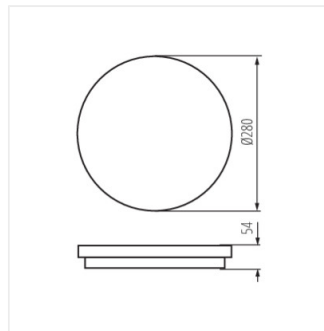

## STIVI LED

LED- Deckenleuchte

STIVI LED 24W-NW-O

STIVI LED 24W-NW-O-SE

STIVI LED 36W-NW-O

STIVI LED 36W-NW-O-SE

STIVI LED 24W-NW-O

STIVI LED 24W-NW-O-SE