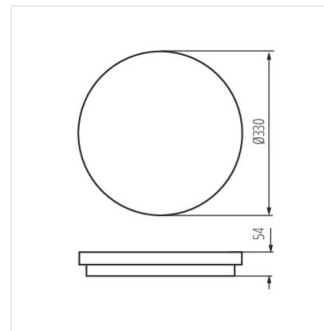

## STIVI LED

LED- Deckenleuchte

STIVI LED 24W-NW-O

STIVI LED 24W-NW-O-SE

STIVI LED 36W-NW-O

STIVI LED 36W-NW-O-SE

STIVI LED 24W-NW-O

STIVI LED 24W-NW-O-SE