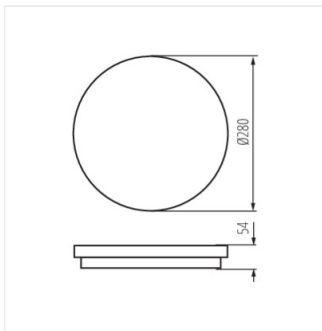

## STIVI LED

LED- Deckenleuchte

STIVI LED 24W-NW-O

STIVI LED 24W-NW-O-SE

STIVI LED 36W-NW-O

STIVI LED 36W-NW-O-SE

STIVI LED 24W-NW-O

STIVI LED 24W-NW-O-SE