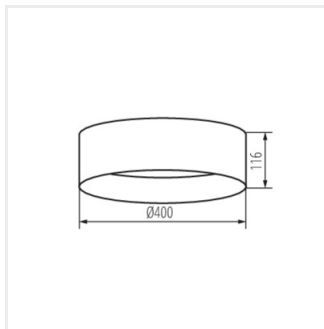

RIFA LED 17,5W W/W

RIFA LED 17,5W B/W

RIFA LED 17,5W B/G

RIFA LED 17,5W GR/G

RIFA LED 17,5W N1

RIFA LED 17,5W N2

RIFA LED

LED- Deckenleuchte