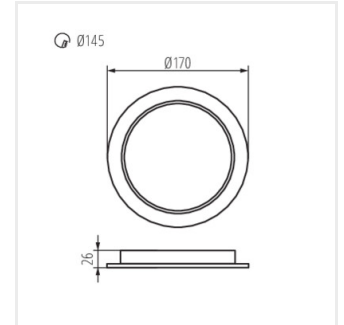

TAVO LED DO 18W-NW