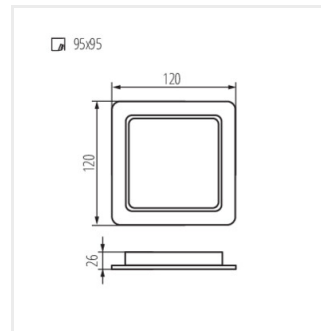

TAVO LED DO 9W-NW

TAVO LED DO 12W-NW

TAVO LED DO 18W-NW

TAVO LED DO 24W-NW

TAVO LED DL 5W-NW

TAVO LED DL 9W-NW

TAVO LED DL 12W-NW

TAVO LED DL 18W-NW