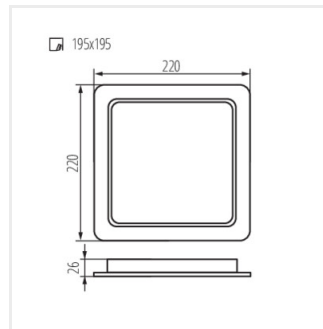

TAVO LED DO 9W-NW

TAVO LED DO 12W-NW

TAVO LED DO 18W-NW

TAVO LED DO 24W-NW

TAVO LED DL 5W-NW

TAVO LED DL 9W-NW

TAVO LED DL 12W-NW

TAVO LED DL 18W-NW