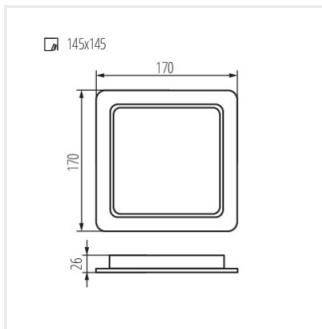

TAVO LED DO 9W-NW

TAVO LED DO 12W-NW

TAVO LED DO 18W-NW

TAVO LED DO 24W-NW

TAVO LED DL 5W-NW

TAVO LED DL 9W-NW

TAVO LED DL 12W-NW

TAVO LED DL 18W-NW