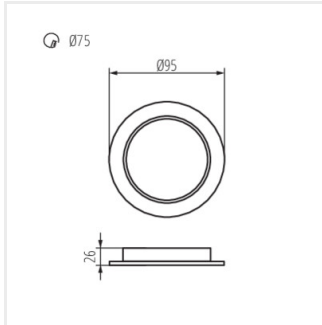

TAVO LED

Downlight

TAVO LED DO 5W-NW