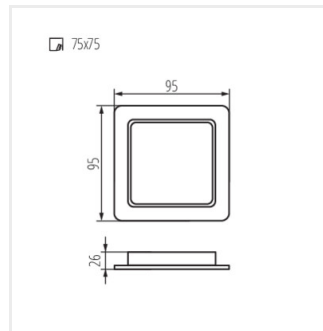

TAVO LED DO 9W-NW

TAVO LED DO 12W-NW

TAVO LED DO 18W-NW

TAVO LED DO 24W-NW

TAVO LED DL 5W-NW

TAVO LED DL 9W-NW

TAVO LED DL 12W-NW

TAVO LED DL 18W-NW