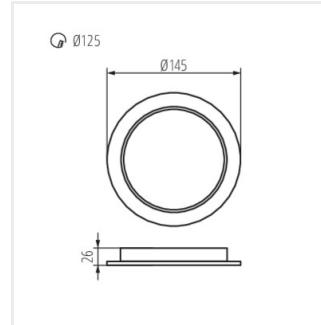

TAVO LED DO 12W-NW