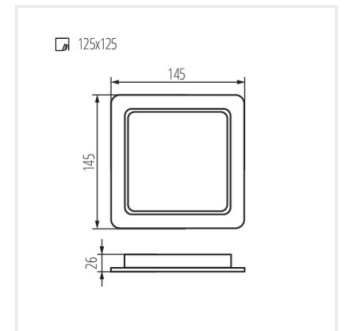

TAVO LED DO 9W-NW

TAVO LED DO 12W-NW

TAVO LED DO 18W-NW

TAVO LED DO 24W-NW

TAVO LED DL 5W-NW

TAVO LED DL 9W-NW

TAVO LED DL 12W-NW

TAVO LED DL 18W-NW