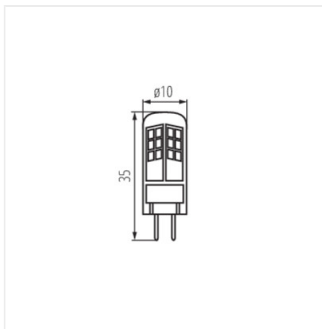

14936 TANO G4 SMD-WW

LED light source

TANO G4 SMD

TANO G4 SMD-WW	14936	1.5	11	100	3000	300	G4	G
----------------	--------------	-----	----	-----	------	-----	----	---

Kanlux TANO LED are light sources with G4 screw. This highly durable source has a very wide illumination angle (300°), perfect for sconces, lamps and other night luminaires matching light source with G4 screw.

- Material: plastic

TANO G4 SMD