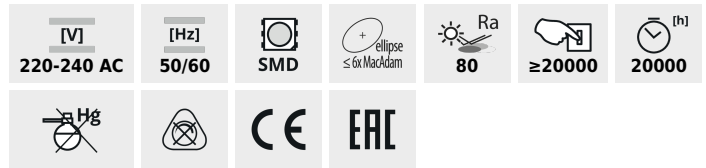

RANGO LED

LED light source

RANGO R7S SMD

RANGO R7S SMD-WW	15098	6	550	3000	120	R7s	F
RANGO MINI R7S SMD-WW	15099	6	510	3000	120	R7s	F

LED source Kanlux RANGO is the perfect energy-saving solution for all types of lamps and floodlights with R7s screw.