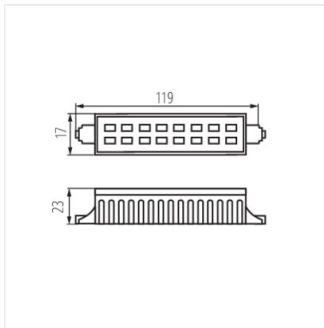

RANGO LED

LED light source

RANGO R7S SMD

RANGO R7S SMD-WW	15098	6	550	3000	120	R7s	F
RANGO MINI R7S SMD-WW	15099	6	510	3000	120	R7s	F

LED source Kanlux RANGO is the perfect energy-saving solution for all types of lamps and floodlights with R7s screw.

- Material: plastic
- Lampshade material: glass

RANGO LED

LED light source

RANGO R7S SMD

RANGO MINI R7S SMD-WW

RANGO R7S SMD

RANGO MINI R7S SMD