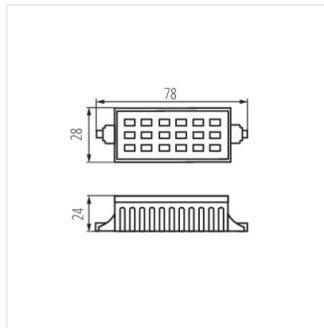

RANGO LED

LED light source

RANGO R7S SMD

RANGO R7S SMD-WW	15098	6	550	3000	120	R7s	F
RANGO MINI R7S SMD-WW	15099	6	510	3000	120	R7s	F

LED source Kanlux RANGO is the perfect energy-saving solution for all types of lamps and floodlights with R7s screw.

- Material: plastic
- Lampshade material: glass

RANGO LED

LED light source

RANGO R7S SMD

RANGO MINI R7S SMD-WW

RANGO R7S SMD

RANGO MINI R7S SMD