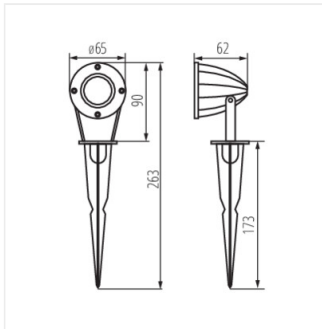

18131 GRIBLO LED SMD-NW

LED garden lighting fixture

GRIBLO LED SMD-NW