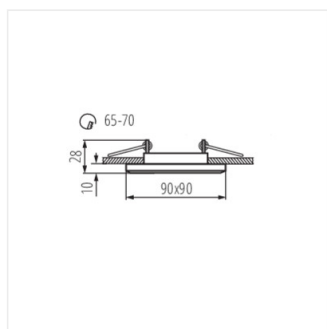

MORTA CT-DSO50SR

MORTA CT-DSL50