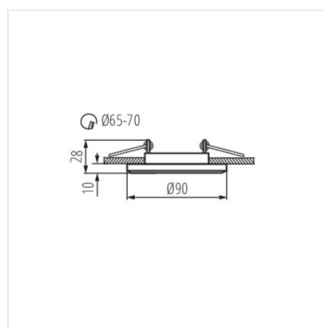

MORTA CT-DSO50