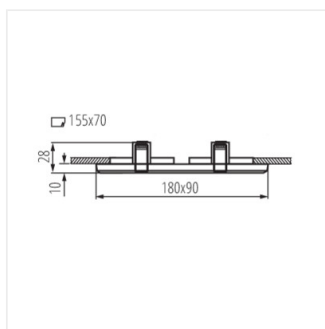

MORTA CT-DSL250