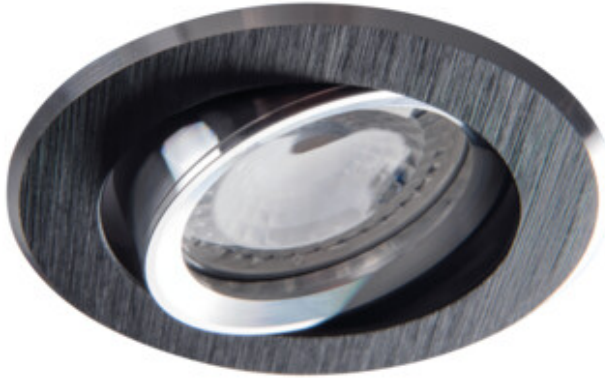

### Ceiling-mounted spotlight fitting

[V] 12 AC; 12 DC	Gx5,3	III		<b>IP</b> 20		[°C] 5÷25
[mm] Ø70-75		[m] 0.12	[mm] 0.75	0,5m		MR-16

GWEN CT-DTL50-B	<b>18530</b>	max 10	black anodised	in one axis	30
GWEN CT-DTO50-B	<b>18531</b>	max 10	black anodised	in one axis	30

Kanlux GWEN is an eye which perfectly fits into elegant, discreet interiors. Brushed aluminium in black colour will add stylishness to lighted interior.

- Enclosure material: aluminum alloy