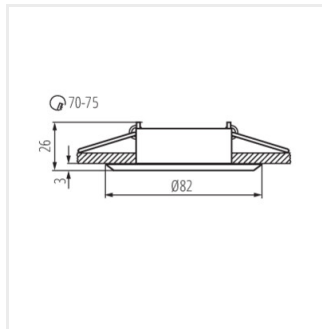

GWEN CT-DTO50