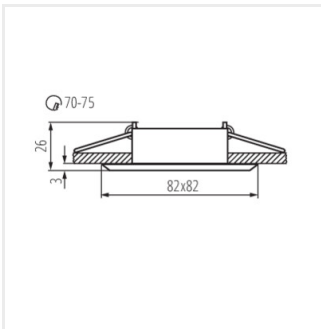

GWEN CT-DTL50