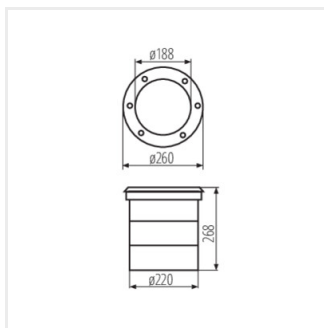

## TURRO LED

---

In-ground lighting fitting

TURRO LED 3X15W-NW

TURRO LED 3X15W-NW