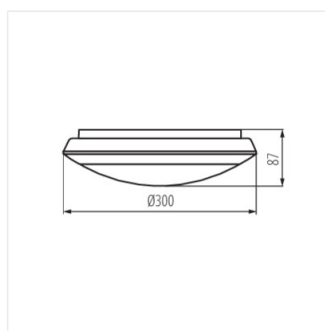

DABA PRO 25W NW-W

DABA PRO 25W