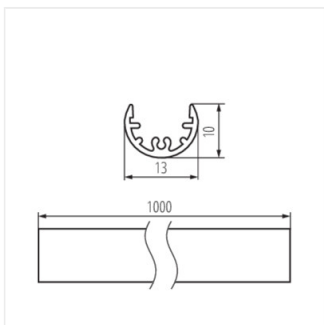

PROFILO A

Aluminium profile

PROFILO A

PROFILO A	19160	anodised	1000
-----------	--------------	----------	------

Multi-purpose decorative lighting profile

- Material: aluminum alloy

PROFILO A

Aluminium profile

PROFILO A

PROFILO A

ACCESSORIES:

19170 SHADE A-FR Transparent light cover for aluminium profile, package 10 pcs., SHADE A-FR (19170)

19190 HANDLE A Mounting bracket + aluminium profile caps, HANDLE A (19190)