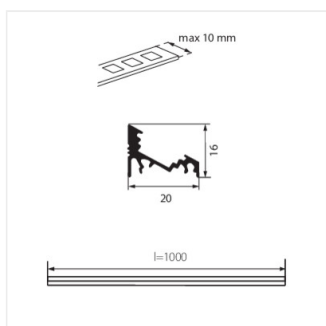

PROFILO C

Aluminium profile

PROFILO C

ACCESSORIES:

26572 SHADE C/D/E/I-FR

Frosted light cover for aluminium profile, package 10 pcs., SHADE C/D/E/I-FR(26572)