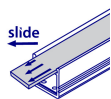

PROFILO C

Aluminium profile

CE

PROFILO C

PROFILO C	19162	anodised	1000
PROFILO C 2m	26541	anodised	2000

Angular (30° and 60°) decorative lighting profile

- Material: aluminum alloy

PROFILO C