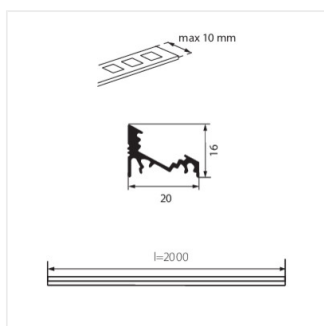

Aluminium profile

PROFILO C

PROFILO C 2m

PROFILO C

PROFILO C 2m

ACCESSORIES:

26572 SHADE C/D/E/I-FR

Frosted light cover for aluminium profile, package 10 pcs., SHADE C/D/E/I-FR(26572)