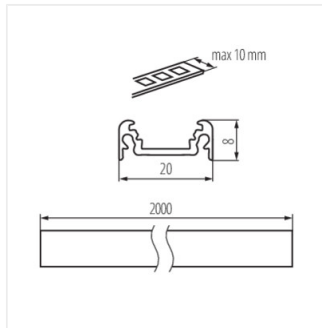

PROFILO D

Aluminium profile

PROFILO D

PROFILO D	19163	anodised	1000
PROFILO D 2m	26542	anodised	2000

Surface decorative lighting profile

- Material: aluminum alloy

PROFILO D

Aluminium profile

PROFILO D

PROFILO D 2m

PROFILO D

PROFILO D 2m

ACCESSORIES:

26572 SHADE C/D/E/I-FR

Frosted light cover for aluminium profile, package 10 pcs., SHADE C/D/E/I-FR(26572)

26573 SHADE C/D/E/I-FR 2M