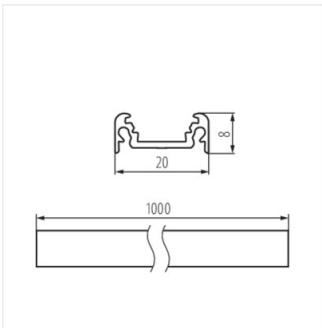

PROFILO D

Aluminium profile

PROFILO D

ACCESSORIES:

26572 SHADE C/D/E/I-FR

Frosted light cover for aluminium profile, package 10 pcs., SHADE C/D/E/I-FR(26572)

26573 SHADE C/D/E/I-FR 2M

Frosted light cover for aluminium profile, package 10 pcs., SHADE C/D/E/I-FR 2M(26573)