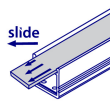

PROFILO D

Aluminium profile

PROFILO D

PROFILO D	19163	anodised	1000
PROFILO D 2m	26542	anodised	2000

Surface decorative lighting profile

- Material: aluminum alloy

PROFILO D

Aluminium profile