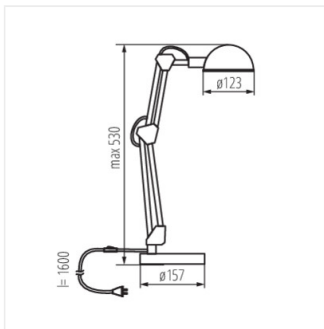

PIXA

Desk lamp

PIXA KT-40-W

PIXA KT-40-W **19300** max 40 white

PIXA KT-40-B **19301** max 40 black

[V] 220-240 AC	[Hz] 50	IP 20	0,1m		E14
	360	180	1.6		

Kanlux PIXA is a cult desk lamp with a replaceable light source. Its structure allows directing the light stream into any direction with the reservation that the lampshade of the lamp reduces its falling aside. This lamp will perfectly fit into each type of interiors - from a child's room to a desk in an office of a president.

- Enclosure material: plastic, Metal
- Lampshade material: Metal

PIXA

Desk lamp

PIXA KT-40-W

PIXA KT-40-B

PIXA KT