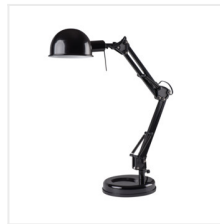

PIXA

Desk lamp

PIXA KT-40-W

PIXA KT-40-W **19300** max 40 white

PIXA KT-40-B **19301** max 40 black

[V] 220-240 AC	[Hz] 50	IP 20	0,1m		E14
	360	180	1.6		

Kanlux PIXA is a cult desk lamp with a replaceable light source. Its structure allows directing the light stream into any direction with the reservation that the lampshade of the lamp reduces its falling aside. This lamp will perfectly fit into each type of interiors - from a child's room to a desk in an office of a president.

- Enclosure material: plastic, Metal
- Lampshade material: Metal

PIXA

Desk lamp

PIXA KT-40-W

PIXA KT-40-B

PIXA KT