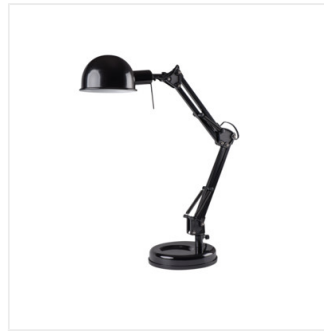

PIXA

Desk lamp

PIXA KT-40-W

PIXA KT-40-W **19300** max 40 white

PIXA KT-40-B **19301** max 40 black

[V] 220-240 AC	[Hz] 50	IP 20	0,1m		E14
	360	180	1.6		

Kanlux PIXA is a cult desk lamp with a replaceable light source. Its structure allows directing the light stream into any direction with the reservation that the lampshade of the lamp reduces its falling aside. This lamp will perfectly fit into each type of interiors - from a child's room to a desk in an office of a president.

- Enclosure material: plastic, Metal
- Lampshade material: Metal

PIXA

Desk lamp

PIXA KT-40-W

PIXA KT-40-B

PIXA KT