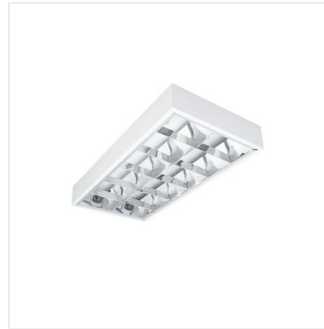

Kanlux NOTUS are raster facade luminaires that can be mounted quickly and easily. Raster lighting is still a very popular solution for office and industrial spaces. It is all due to good lighting parameters at a good price, simple construction and durability of the materials of which they are made.

- half-parabolic reflector / V-shaped grille cross-bars
- fluorescent lamp sockets concealed with a reflector
- light fixtures designed for hanging on slings
- Class A2 OSRAM ballast
- easy installation of the grille on spring hooks
- quick coupling for connecting the power supply, easier and quicker installation, powder coating
- NOTUS 3WS equipped with a "warm start" ballast
- Enclosure material: steel
- Reflector material: aluminum alloy

NOTUS

Ceiling louver fitting

NOTUS 3 EVG 418 NT

NOTUS 3 EVG 236 NT

NOTUS 3 EVG 218 NT

NOTUS 3WS EVG 418 NT

NOTUS 3WS EVG 236 NT

NOTUS 3 EVG 418; NOTUS 3WS EVG 418 NT

NOTUS 3 EVG 236; NOTUS 3WS EVG 236 NT

NOTUS 3 EVG 218 NT

NOTUS

Ceiling louver fitting

3WS EVG 418

3WS EVG 236

ACCESSORIES:

07870 ROPE-NT 150