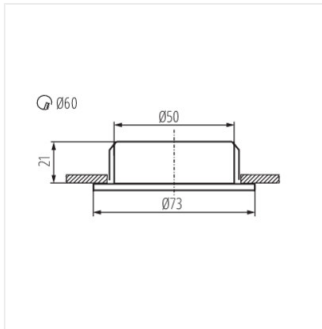

GAVI LED

LED spotlight fitting for furniture units

GAVI LED18 SMD-WW-C/M