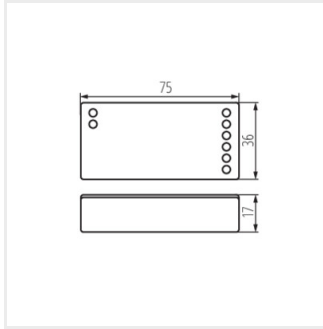

CTRL 12/24V MONO/CCT

Controller for LED tapes

CTRL 12/24V MONO/CCT