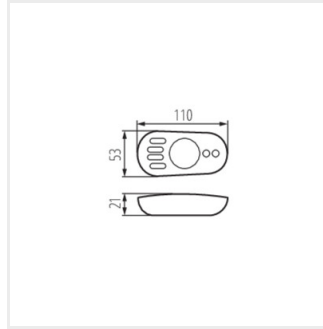

CTRL 12/24V MONO/CCT	22147	white	12 DC; 24 DC	max 10	max 30
REMOTE CCT	22145	white	2 x 1,5 DC	2 x AAA	max 30
REMOTE MONO	22144	white	2 x 1,5 DC	2 x AAA	max 30

- Material: plastic

CTRL 12/24V MONO/CCT

REMOTE CCT

REMOTE MONO

CTRL 12/24V MONO/CCT

Controller for LED tapes

CTRL 12/24V MONO/CCT

REMOTE CCT

REMOTE MONO