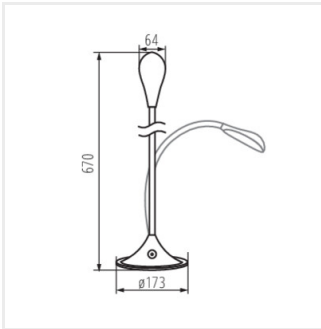

Kanlux FRANCO II LED is a streamlined, discreet and at the same time elegant floor lamp. Great as desk lighting, but also as additional room lighting or a night lamp. A convenient solution is the ability to adjust the light intensity, thanks to which we can adjust the brightness of the lighting to our needs and time of day, as well as a flexible arm that will help us position the lamp so that it illuminates the desired place.

- Enclosure material: plastic
- Lampshade material: plastic

FRANCO II LED

LED desk lamp

FRANCO II LED W

FRANCO II LED B

FRANCO II LED