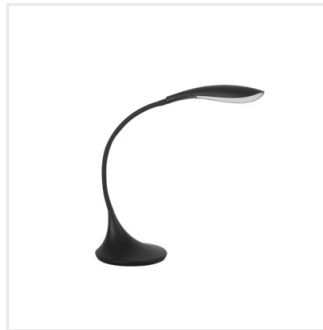

FRANCO II LED

LED desk lamp

 220-240 AC	 50	 100	 ≥10000	 20000	 Ra 80
 SMD	 360	 360	 DIMMING function	 IP 20	 0,1m
 ↓	 360	 360	 1.8	 OFF ON	 lm W max 87

FRANCO II LED W

FRANCO II LED W	22342	max 6,8	white	max 590	3000
FRANCO II LED B	22343	max 6,8	black	max 590	3000

Kanlux FRANCO II LED is a streamlined, discreet and at the same time elegant floor lamp. Great as desk lighting, but also as additional room lighting or a night lamp. A convenient solution is the ability to adjust the light intensity, thanks to which we can adjust the brightness of the lighting to our needs and time of day, as well as a flexible arm that will help us position the lamp so that it illuminates the desired place.

- Enclosure material: plastic
- Lampshade material: plastic

FRANCO II LED

LED desk lamp

FRANCO II LED W

FRANCO II LED B

FRANCO II LED