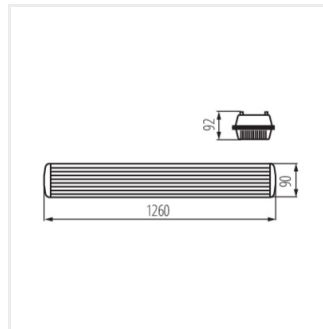

MAH PLUS-136/4LED/PC