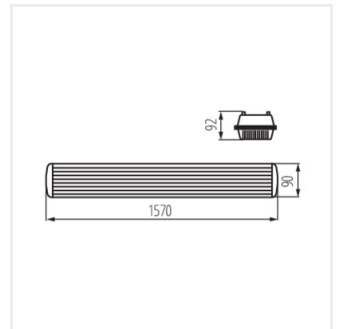

MAH PLUS-158/4LED/PC