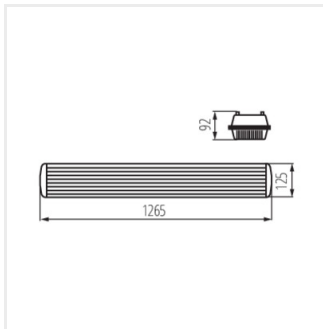

MAH PLUS-236/4LED/PC