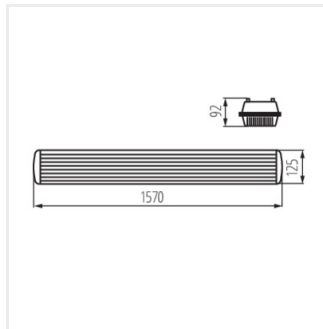

MAH PLUS-258/4LED/PC