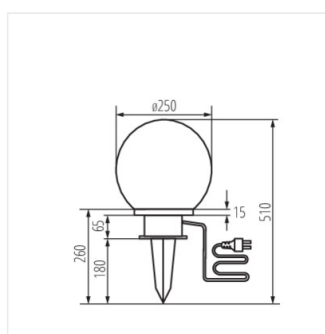

IDAVA

Garden light fitting with replaceable light source

IDAVA 25