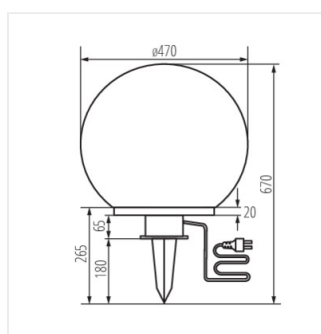

IDAVA

Garden light fitting with replaceable light source

IDAVA 47