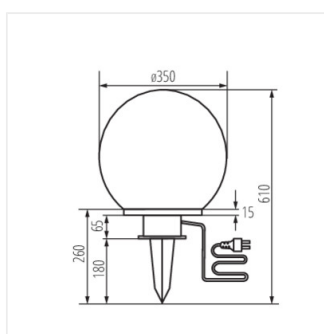

IDAVA

Garden light fitting with replaceable light source

IDAVA 35