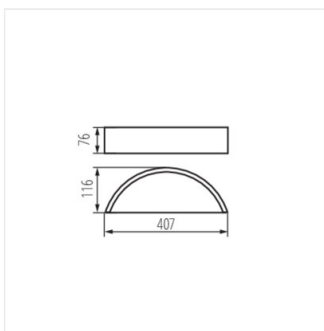

- Enclosure material: Wood
- Lampshade material: glass

JASMIN

Wall-mounted light fitting

JASMIN WE-W

JASMIN W-W

JASMIN W/M-W

JASMIN B-W

JASMIN