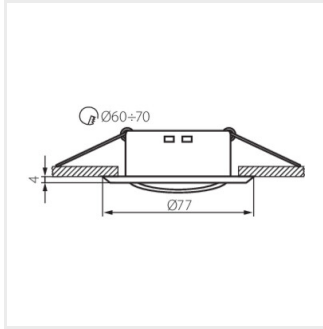

NILAN

Ring for spotlight fittings

NILAN 19-C