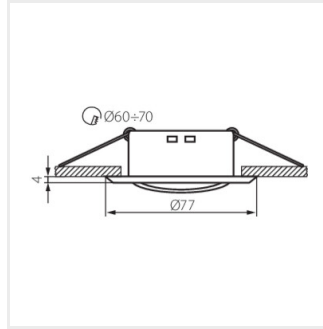

NILAN

Ring for spotlight fittings

NILAN 19-C

NILAN 19-C	23954	max 10	chrome	in one axis	15
NILAN 19-C/M	23959	max 10	chrome matte	in one axis	15

- Decorative ring without a ceramic frame
- Enclosure material: steel

NILAN 19-C

NILAN 19-C/M

NILAN

Ring for spotlight fittings

NILAN 19-C

NILAN 19-C/M