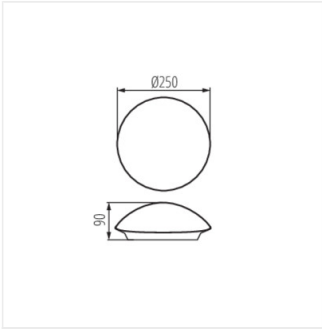

25690 PLAFMIN O

Ceiling light fitting

[V] 220-240 AC	[Hz] 50		IP 20		 5+25	
 1÷2.5	 0,5m	CE	EAC	UK CA		

PLAFMIN O **25690** max 40 E27 GLS/CFL/LED white

Kanlux PLAFMIN is the most universal ceiling light fixture in our offer. White colour, neutral shape of hemisphere, lack of any ornaments and independent selection of light source. It can be used in each interior (IP20), it is particularly recommended to hotels, restaurants and home interiors in the Scandinavian or minimalistic style.

- Enclosure material: plastic
- Lampshade material: plastic

25690 PLAFMIN O

Ceiling light fitting

PLAFMIN O