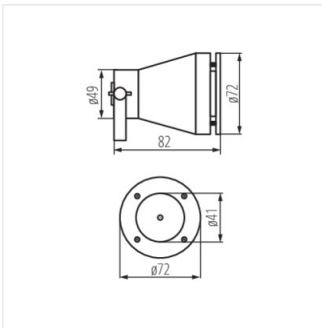

- Enclosure material: aluminum alloy

AKVEN LED

Garden light fitting with replaceable light source

AKVEN LED

AKVEN LED