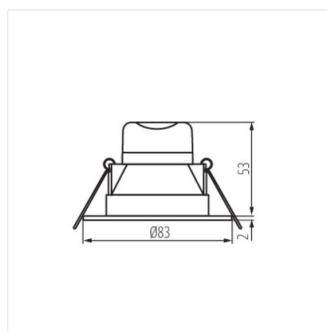

- Enclosure material: plastic
- Lampshade material: plastic

IVIAN LED

LED spotlight fitting, IP44

IVIAN LED 4,5W W-WW

IVIAN LED 4,5W SN-WW

IVIAN LED 4,5W W-NW

IVIAN LED 4,5W SN-NW

IVIAN LED 4-5W