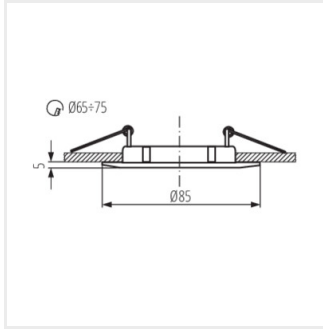

LUTO

Ceiling-mounted spotlight fitting

LUTO CTX-DSO2B