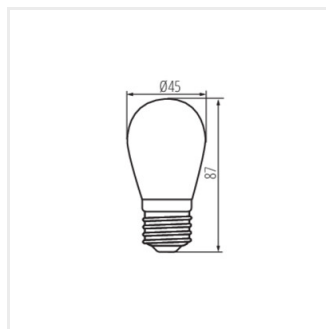

ST45 LED

LED light source

ST45 LED E27