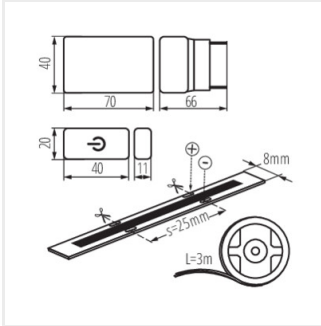

COB SET

LED kit

COB SET 3m DIM