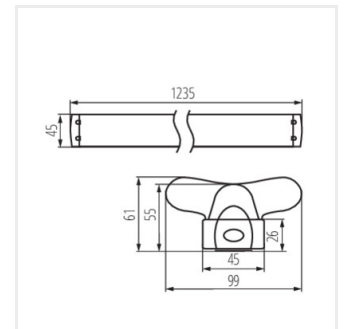

ALDO 4LED 2X120

ALDO 4LED 2X150

ALDO 4LED

T8 LED tube linear fittings

ALDO 4LED 1X60

ALDO 4LED 1X120

ALDO 4LED 1X150

ALDO 4LED 2X120