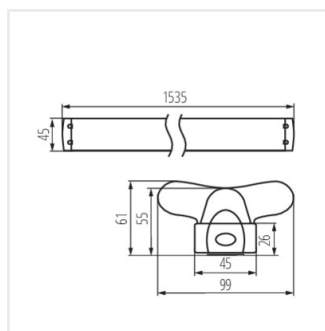

ALDO 4LED 2X120

ALDO 4LED 2X150

ALDO 4LED

T8 LED tube linear fittings

ALDO 4LED 1X60

ALDO 4LED 1X120

ALDO 4LED 1X150

ALDO 4LED 2X120