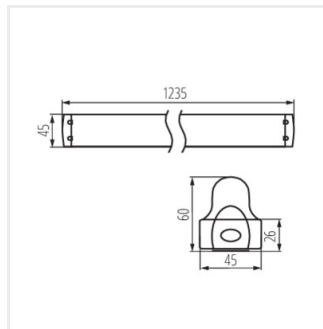

ALDO 4LED 2X120

ALDO 4LED 2X150

ALDO 4LED

T8 LED tube linear fittings

ALDO 4LED 1X60

ALDO 4LED 1X120

ALDO 4LED 1X150

ALDO 4LED 2X120