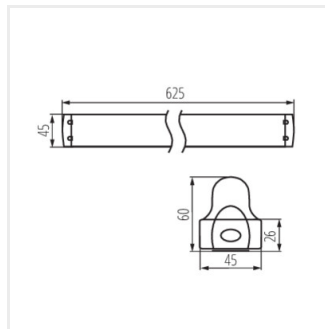

ALDO 4LED

T8 LED tube linear fittings

ALDO 4LED 1X60