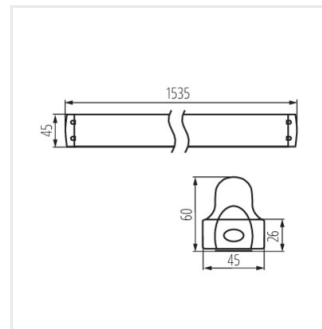

ALDO 4LED 2X120

ALDO 4LED 2X150

ALDO 4LED

T8 LED tube linear fittings

ALDO 4LED 1X60

ALDO 4LED 1X120

ALDO 4LED 1X150

ALDO 4LED 2X120