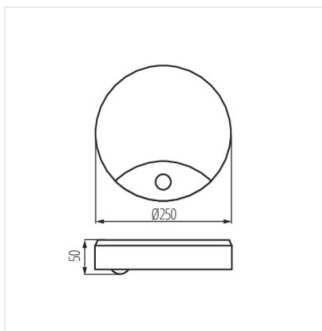

26520 SANSO LED 15W-NW-SE

Ceiling-mounted LED light fitting

[V] 220-240 AC	[Hz] 50	[°] 120	[h] ≥10000	[h] 15000	ellipse ≤ 6x MacAdam	Ra 80
SMD	IP 44	[°C] -20 ÷ 35	[m] max 6	[°] H160	[s] - [min] 5-5	[lx] 8-2000
[mm²] 0.5-1.5	[m] max 6	[°] H160	[s] - [min] 5-5	[lx] 8-2000	[m] 0,5m	
[W] 83	[W] PoN 13	CE	EAC	UK CA		

SANSO LED 15W-NW-SE **26520** 15 1250 4000 white PIR

Kanlux SANSO LED ceiling luminaire with a built-in motion detector PIR allows for its customisation depending on your needs. It is also characterised by increased tightness (IP 44) so its inside is protected against dust and dirt.

- Enclosure material: PC
- Lampshade material: PC

26520 SANSO LED 15W-NW-SE

Ceiling-mounted LED light fitting

SANSO LED 15W-NW-SE