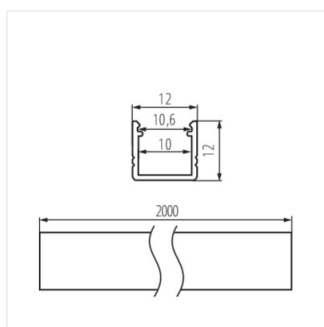

PROFILO F 2m