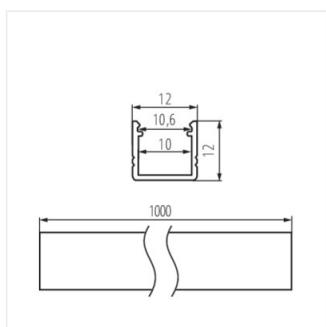

PROFILO F

Aluminium profile

PROFILO F