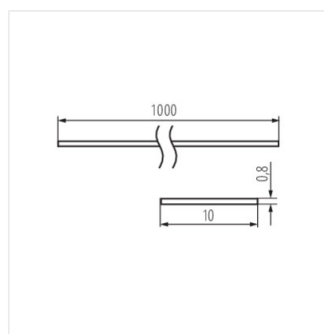

SHADE J/K-FR 2m

SHADE

Lampshade for aluminium profiles

SHADE J/K-W 2m

SHADE B/F-FR

SHADE B/F-W

SHADE B/F-FR 2M

SHADE B/F-W 2M