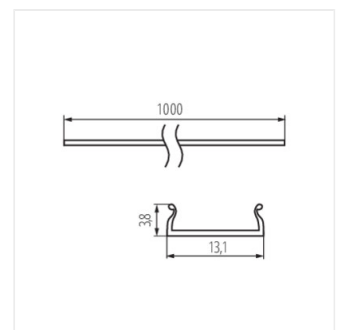

SHADE CK C/D/E/I-W