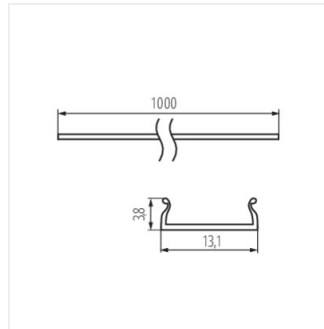

SHADE CK G

SHADE CK G 2M

SHADE-U H-FR

SHADE

Lampshade for aluminium profiles

SHADE-U H-FR 2m

SHADE-U H-W

SHADE-U H-W 2m