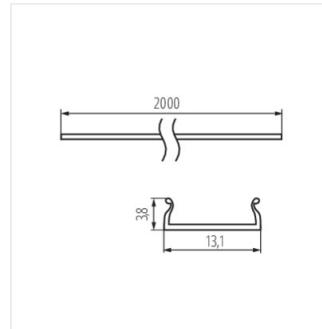

SHADE J/K-FR 2m

SHADE

Lampshade for aluminium profiles

SHADE J/K-W 2m

SHADE B/F-FR

SHADE B/F-W

SHADE B/F-FR 2M

SHADE B/F-W 2M

SHADE CK G

SHADE CK G 2M

SHADE-U H-FR

SHADE

Lampshade for aluminium profiles

SHADE-U H-FR 2m

SHADE-U H-W

SHADE-U H-W 2m