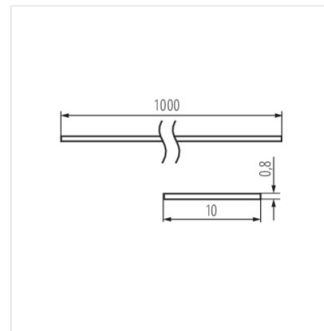

SHADE J/K-FR 2m

SHADE

Lampshade for aluminium profiles

SHADE J/K-W 2m

SHADE B/F-FR

SHADE B/F-W

SHADE B/F-FR 2M

SHADE B/F-W 2M