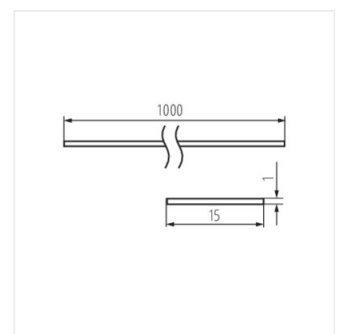

SHADE C/D/E/I-W