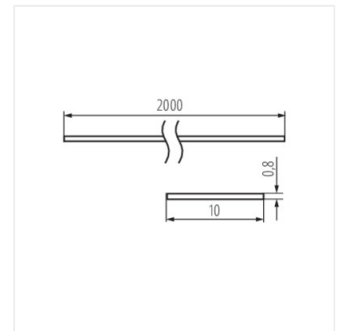

SHADE J/K-FR 2m

SHADE

Lampshade for aluminium profiles

SHADE J/K-W 2m

SHADE B/F-FR

SHADE B/F-W

SHADE B/F-FR 2M

SHADE B/F-W 2M