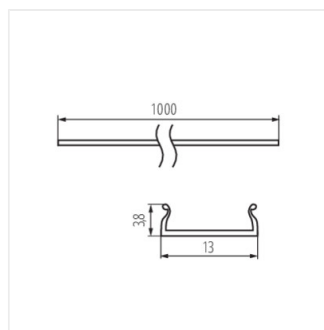

SHADE J/K-FR 2m

SHADE

Lampshade for aluminium profiles

SHADE J/K-W 2m

SHADE B/F-FR

SHADE B/F-W

SHADE B/F-FR 2M

SHADE B/F-W 2M

SHADE C/D/E/I-FR

SHADE C/D/E/I-FR 2M

SHADE C/D/E/I-W

SHADE C/D/E/I-W 2M

SHADE CK C/D/E/I-FR

SHADE CK C/D/E/I-FR2M

SHADE CK C/D/E/I-W

SHADE CK C/D/E/I-W 2M