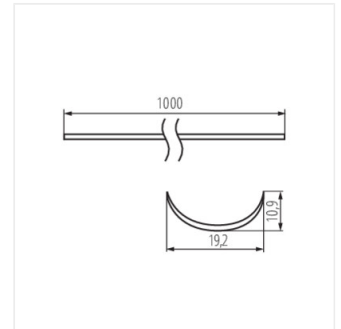

SHADE CK G

SHADE CK G 2M

SHADE-U H-FR

SHADE

Lampshade for aluminium profiles

SHADE-U H-FR 2m

SHADE-U H-W

SHADE-U H-W 2m