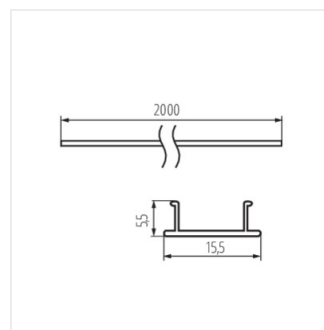

SHADE CK G 2M