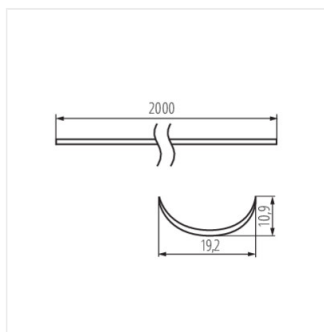

SHADE-O H-W 2m