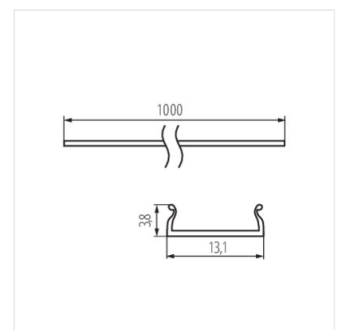

SHADE-U H-FR