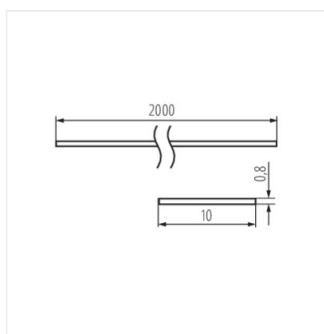

SHADE J/K-FR 2m

SHADE

Lampshade for aluminium profiles

SHADE J/K-W 2m

SHADE B/F-FR

SHADE B/F-W

SHADE B/F-FR 2M

SHADE B/F-W 2M