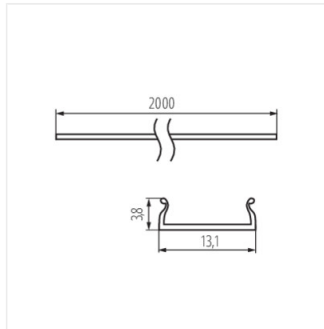

SHADE CK G

SHADE CK G 2M

SHADE-U H-FR

SHADE

Lampshade for aluminium profiles

SHADE-U H-FR 2m

SHADE-U H-W

SHADE-U H-W 2m