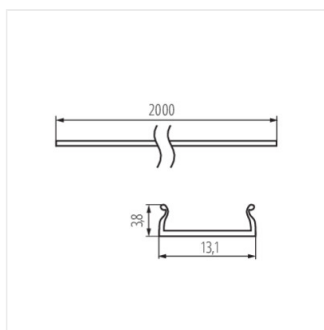

SHADE CK C/D/E/I-W 2M