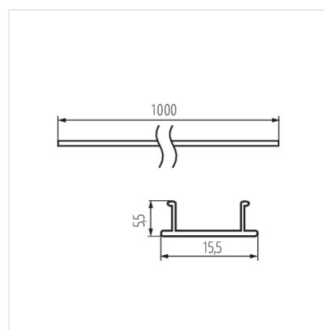

SHADE

Lampshade for aluminium profiles

SHADE CK G