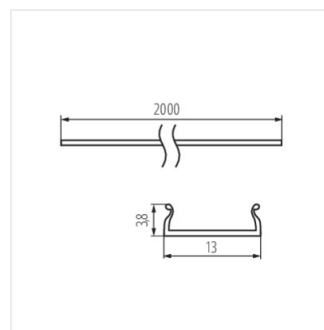

SHADE CK C/D/E/I-FR2M