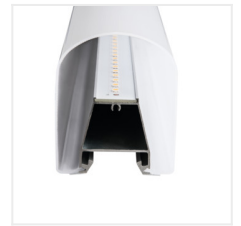

## ROLSO LED

Wall-mounted LED light fitting, IP44

[V] 220-240 AC	[Hz] 50	≥15000	25000	ellipse ≤ 60 MacAdam	Ra 80	SMD
		<b>IP</b> 44		°C 5+30		
[mm] 0.75÷1.5	m 0,1m					

### ROLSO LED IP44 15W-NW

ROLSO LED IP44 15W-NW	<b>26700</b>	15	white / chrome	1470	4000
-----------------------	--------------	----	----------------	------	------

Kanlux ROLSO LED is a modern LED home holder whose additional asset is subtle design which perfectly cooperates in particular with modern interiors. This holder will work well as lighting of bathrooms, thanks to the IP44 coefficient.

- Enclosure material: aluminum alloy
- Lampshade material: plastic

## ROLSO LED

Wall-mounted LED light fitting, IP44

ROLSO LED IP44 15W-NW

ROLSO LED IP44 15W-NW