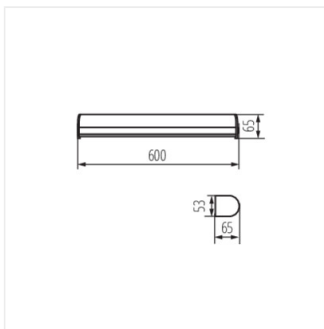

ROLSO LED IP44 15W-NW

ROLSO LED IP44 15W-NW