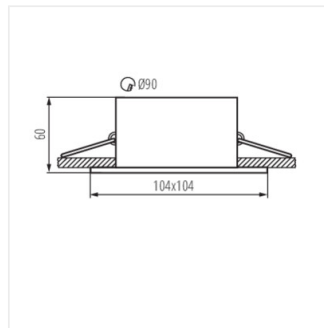

APRILA

Ring for spotlight fittings

APRILA DTO-W

APRILA DTO-W	26738	max 35	matte white	in one axis	20
APRILA DTL-W	26739	max 35	matte white	in one axis	20

Kanlux APRILA is a family of white decorative rings made of aluminium. Kanlux APRILA has a streamlined shape and can be adjusted in terms of the angle of light within the range of 20 degrees. The JDR or MR-16 frame can be used for the holders, which will allow us to use light sources adapted to a prepared installation.

- Decorative ring without a ceramic frame
- Enclosure material: aluminum alloy

APRILA

Ring for spotlight fittings

APRILA DTO-W

APRILA DTL-W

APRILA DTO

APRILA DTL