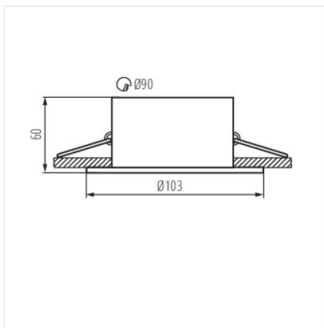

APRILA

Ring for spotlight fittings

APRILA DTO-W

APRILA DTO-W	26738	max 35	matte white	in one axis	20
APRILA DTL-W	26739	max 35	matte white	in one axis	20

Kanlux APRILA is a family of white decorative rings made of aluminium. Kanlux APRILA has a streamlined shape and can be adjusted in terms of the angle of light within the range of 20 degrees. The JDR or MR-16 frame can be used for the holders, which will allow us to use light sources adapted to a prepared installation.

- Decorative ring without a ceramic frame
- Enclosure material: aluminum alloy

APRILA

Ring for spotlight fittings

APRILA DTO-W

APRILA DTL-W

APRILA DTO

APRILA DTL