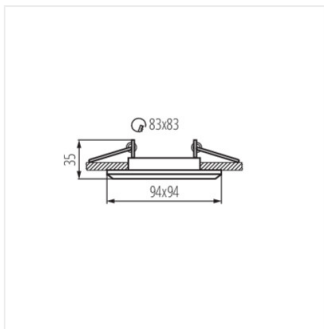

The Kanlux ALREN decorative rings are offered without a frame - you decide on your own whether to add the GU10 or GX5.3 frame to it. The holders for building in a ceiling work well as additional lighting at homes, in bars and in restaurants, in places where you want to emphasize an arrangement of a room or to display its fragment.

- Decorative ring without a ceramic frame
- Enclosure material: aluminum alloy

ALREN

Ring for spotlight fittings

ARLEN DTL-B

ARLEN DTL-C

ARLEN DTL-C-M

ARLEN DTL