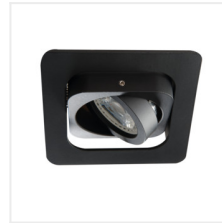

ALREN R

Ring for spotlight fittings

MODERN
design

 12 AC; 12 DC; 220-240 AC	 MR16/PAR16	 Gx5,3/GU10	 II	 ↑ ↓	 IP 20	
 5÷25	 60	 80x80	 0,5m			

ALREN R DTL-W

ALREN R DTL-B	26757	max 35	black	in two axes	60/60
ALREN R DTL-W	26758	max 35	white	in two axes	60/60

Kanlux ALREN R decorative rings have an interesting shape of fixtures never before seen on the market - eyelets with rounded corners. The possibility of 60-degree adjustment in two planes is an unquestionable advantage. The Kanlux ALREN R is supplied without a socket.

- Decorative ring without a ceramic frame
- Enclosure material: aluminum alloy

ALREN R

Ring for spotlight fittings

ALREN R DTL-B

ALREN R DTL-W

ALREN R DTL-W