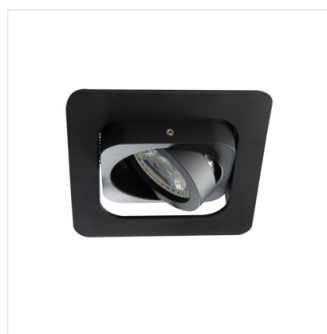

ALREN R

Ring for spotlight fittings

MODERN
design

 12 AC; 12 DC; 220-240 AC	 MR16/PAR16	 Gx5,3/GU10	 II	 ↑ ↓	 IP 20	
 5÷25	 60	 80x80	 0,5m			

ALREN R DTL-W

ALREN R DTL-B	26757	max 35	black	in two axes	60/60
ALREN R DTL-W	26758	max 35	white	in two axes	60/60

Kanlux ALREN R decorative rings have an interesting shape of fixtures never before seen on the market - eyelets with rounded corners. The possibility of 60-degree adjustment in two planes is an unquestionable advantage. The Kanlux ALREN R is supplied without a socket.

- Decorative ring without a ceramic frame
- Enclosure material: aluminum alloy

ALREN R

Ring for spotlight fittings

ALREN R DTL-B

ALREN R DTL-W

ALREN R DTL-W