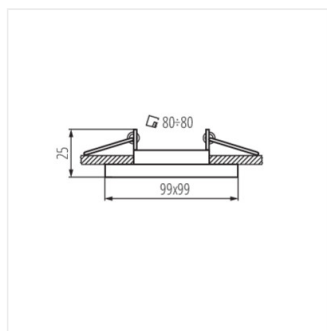

Kanlux ALREN R decorative rings have an interesting shape of fixtures never before seen on the market - eyelets with rounded corners. The possibility of 60-degree adjustment in two planes is an unquestionable advantage. The Kanlux ALREN R is supplied without a socket.

- Decorative ring without a ceramic frame
- Enclosure material: aluminum alloy

ALREN R

Ring for spotlight fittings

ALREN R DTL-B

ALREN R DTL-W

ALREN R DTL-W