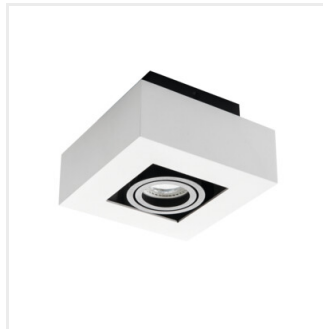

STOBI DLP 50-W