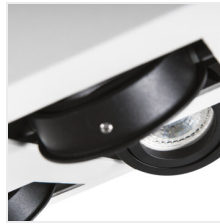

### Ceiling-mounted spotlight fitting

**MODERN**  
design

**HIGH**  
quality  
finish

[V] 220-240 AC	[Hz] 50	PAR16	GU10	⏏	IP 20	🏠
☀️🌡️🌞 5÷25	↑	🔄	60/45	📦	1÷2.5	0,5m
🐜	CE	EAC	UK CA	♻️		

STOBI DLP 50-B

STOBI DLP 50-B	<b>26830</b>	max 10	black
STOBI DLP 50-W	<b>26831</b>	max 10	white
STOBI DLP 250-B	<b>26832</b>	2 x max 10	black
STOBI DLP 250-W	<b>26833</b>	2 x max 10	white

The Kanlux STOBI is the line of ceiling fixtures, with a replaceable light source. They are in aluminium with a fully adjustable light-beam angle. The high-quality finish (matte, sanded surface), and simple style, make the fixtures perfect for rooms at home, and also for offices and apartments.

- Enclosure material: aluminum alloy